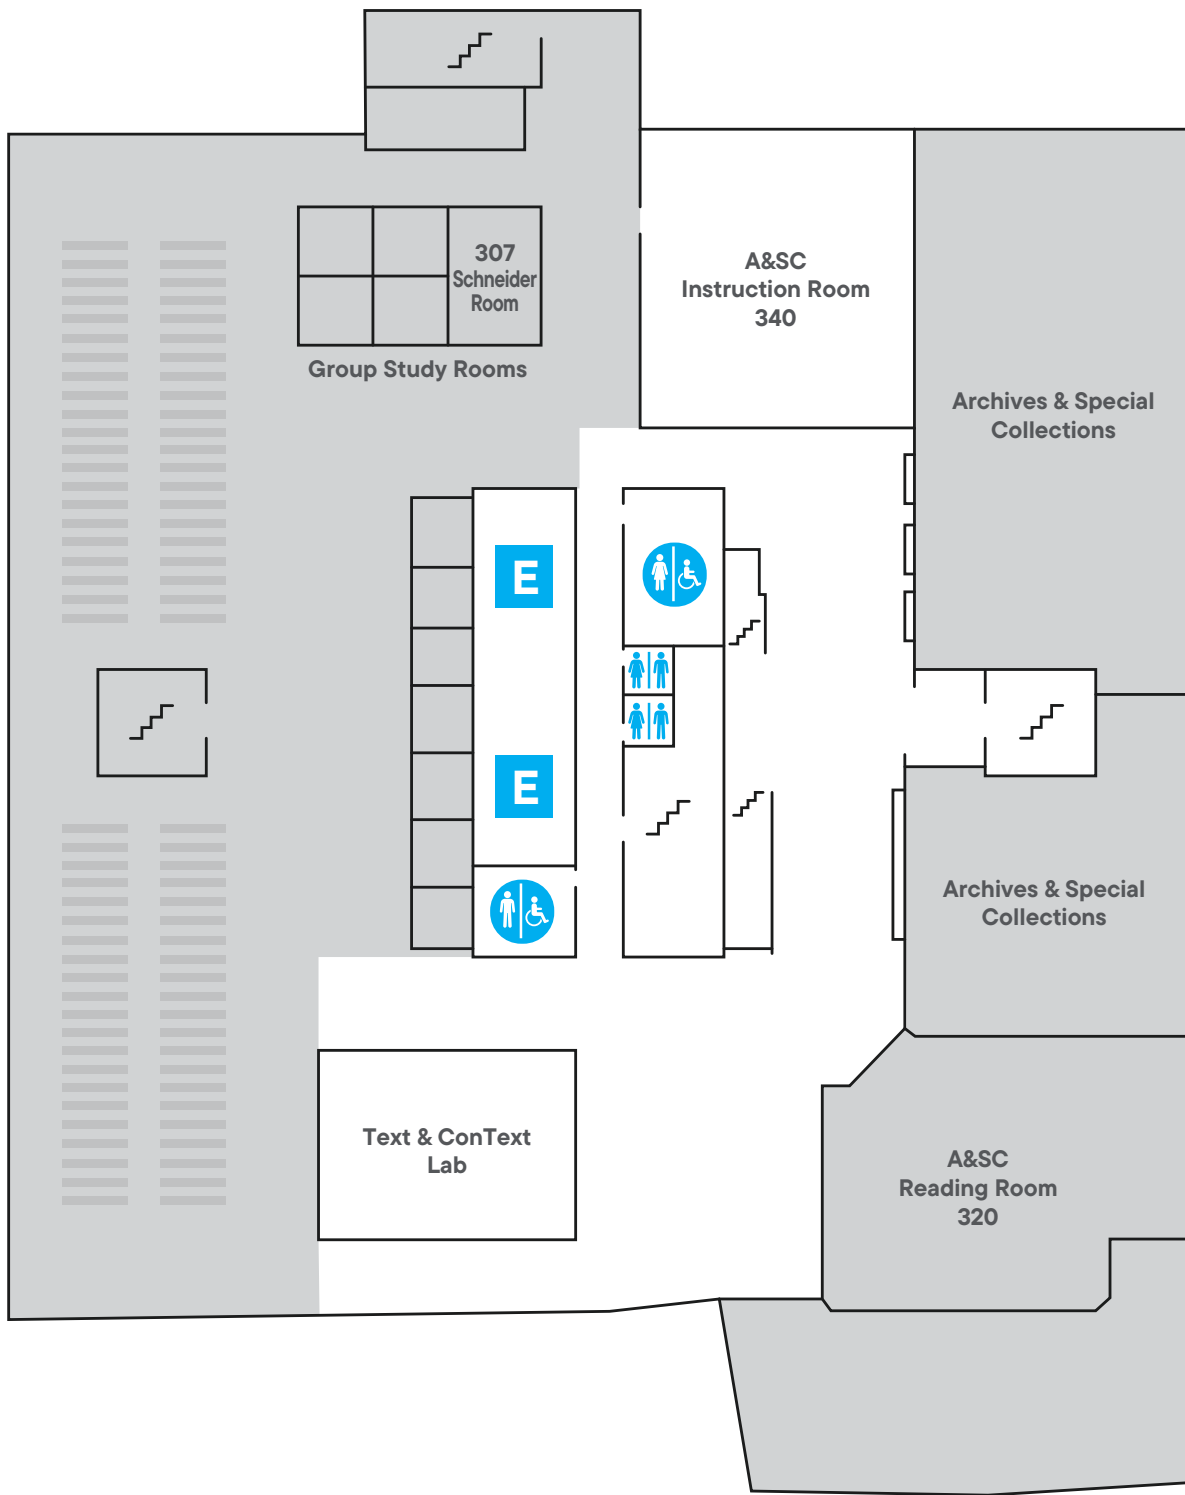

Hillman Library at University of Pittsburgh

Third Floor

Key

Elevator

Gender Neutral Restroom

Women's Restroom

Men's Restroom

No Festival Activities