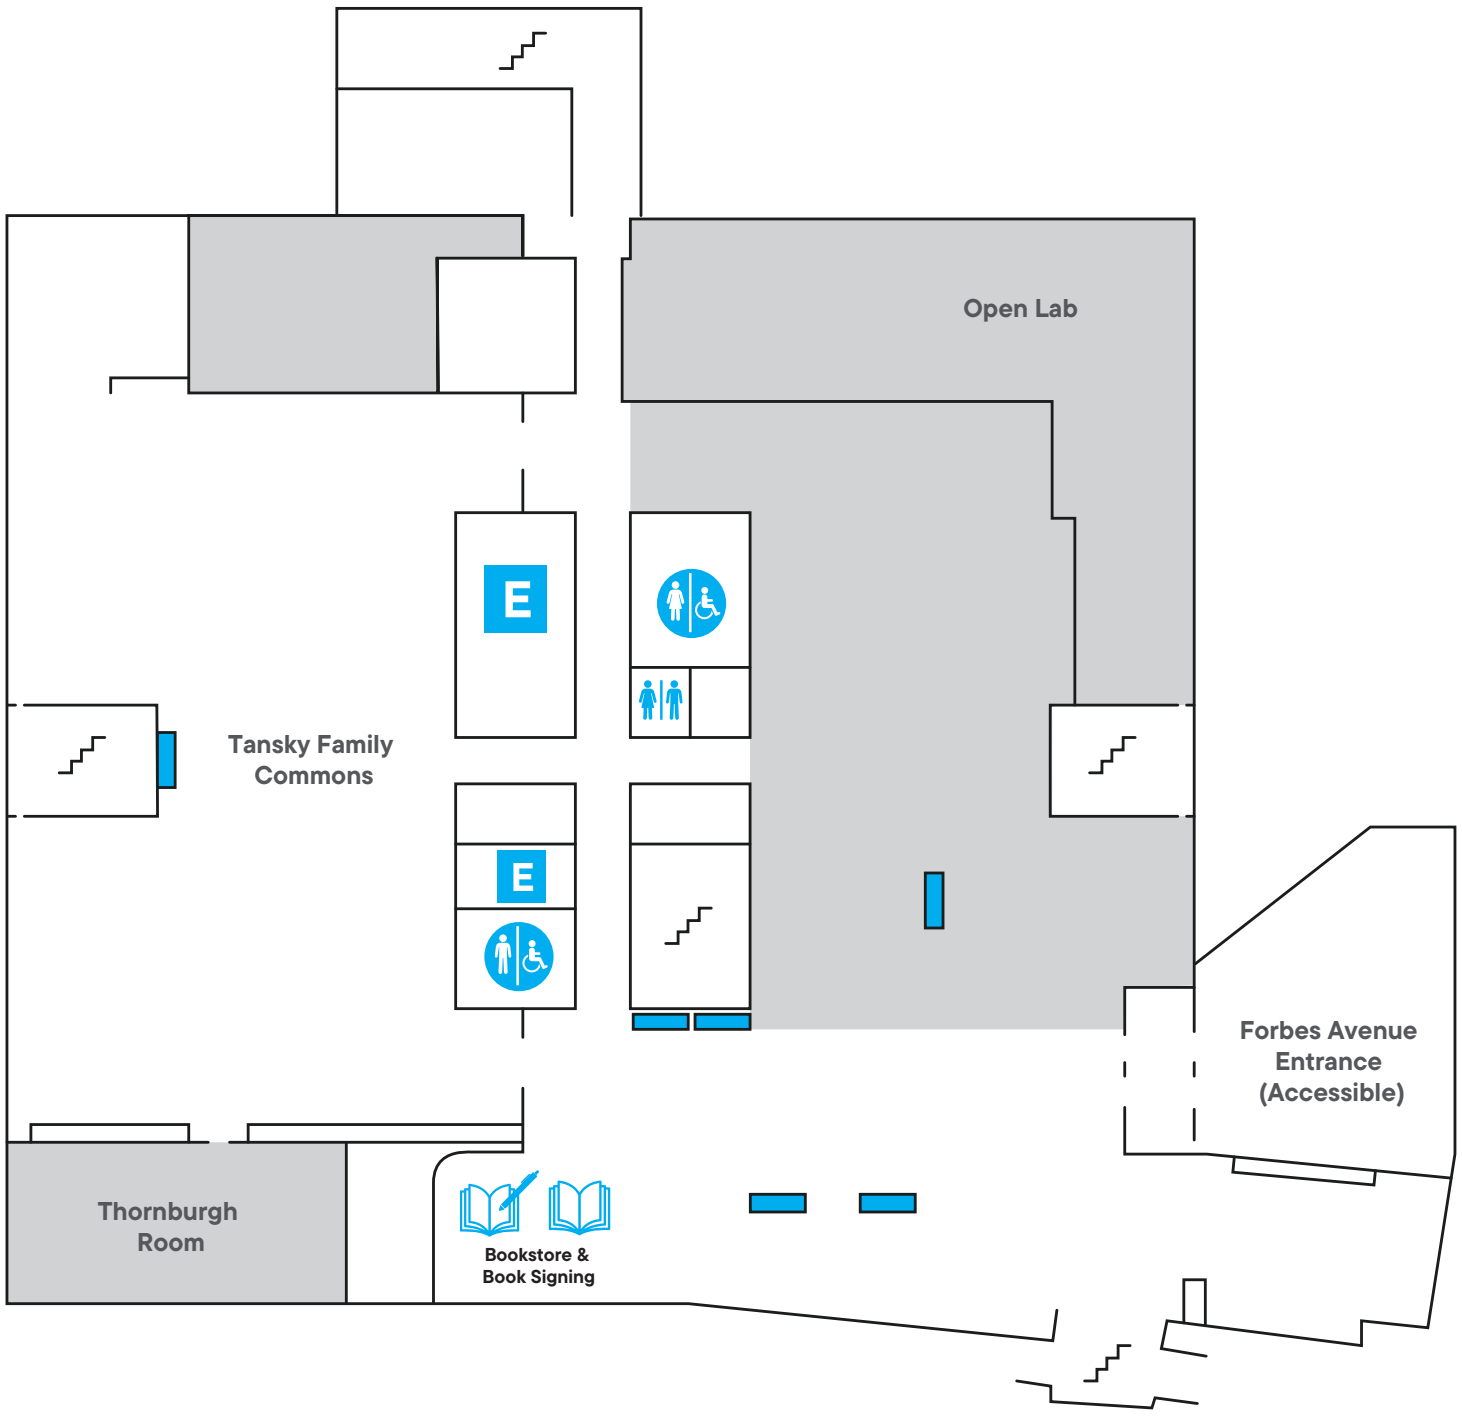

## Ground Floor

### Key

- M** Main Entrance
- E** Elevator

- Women's Restroom
- Men's Restroom

- Gender Neutral Restroom
- No Festival Activities

## First Floor

### Key

-  Elevator
-  Bookstore
-  Women's Restroom
-  No Festival Activities
-  Book Signing
-  Gender Neutral Restroom
-  Men's Restroom