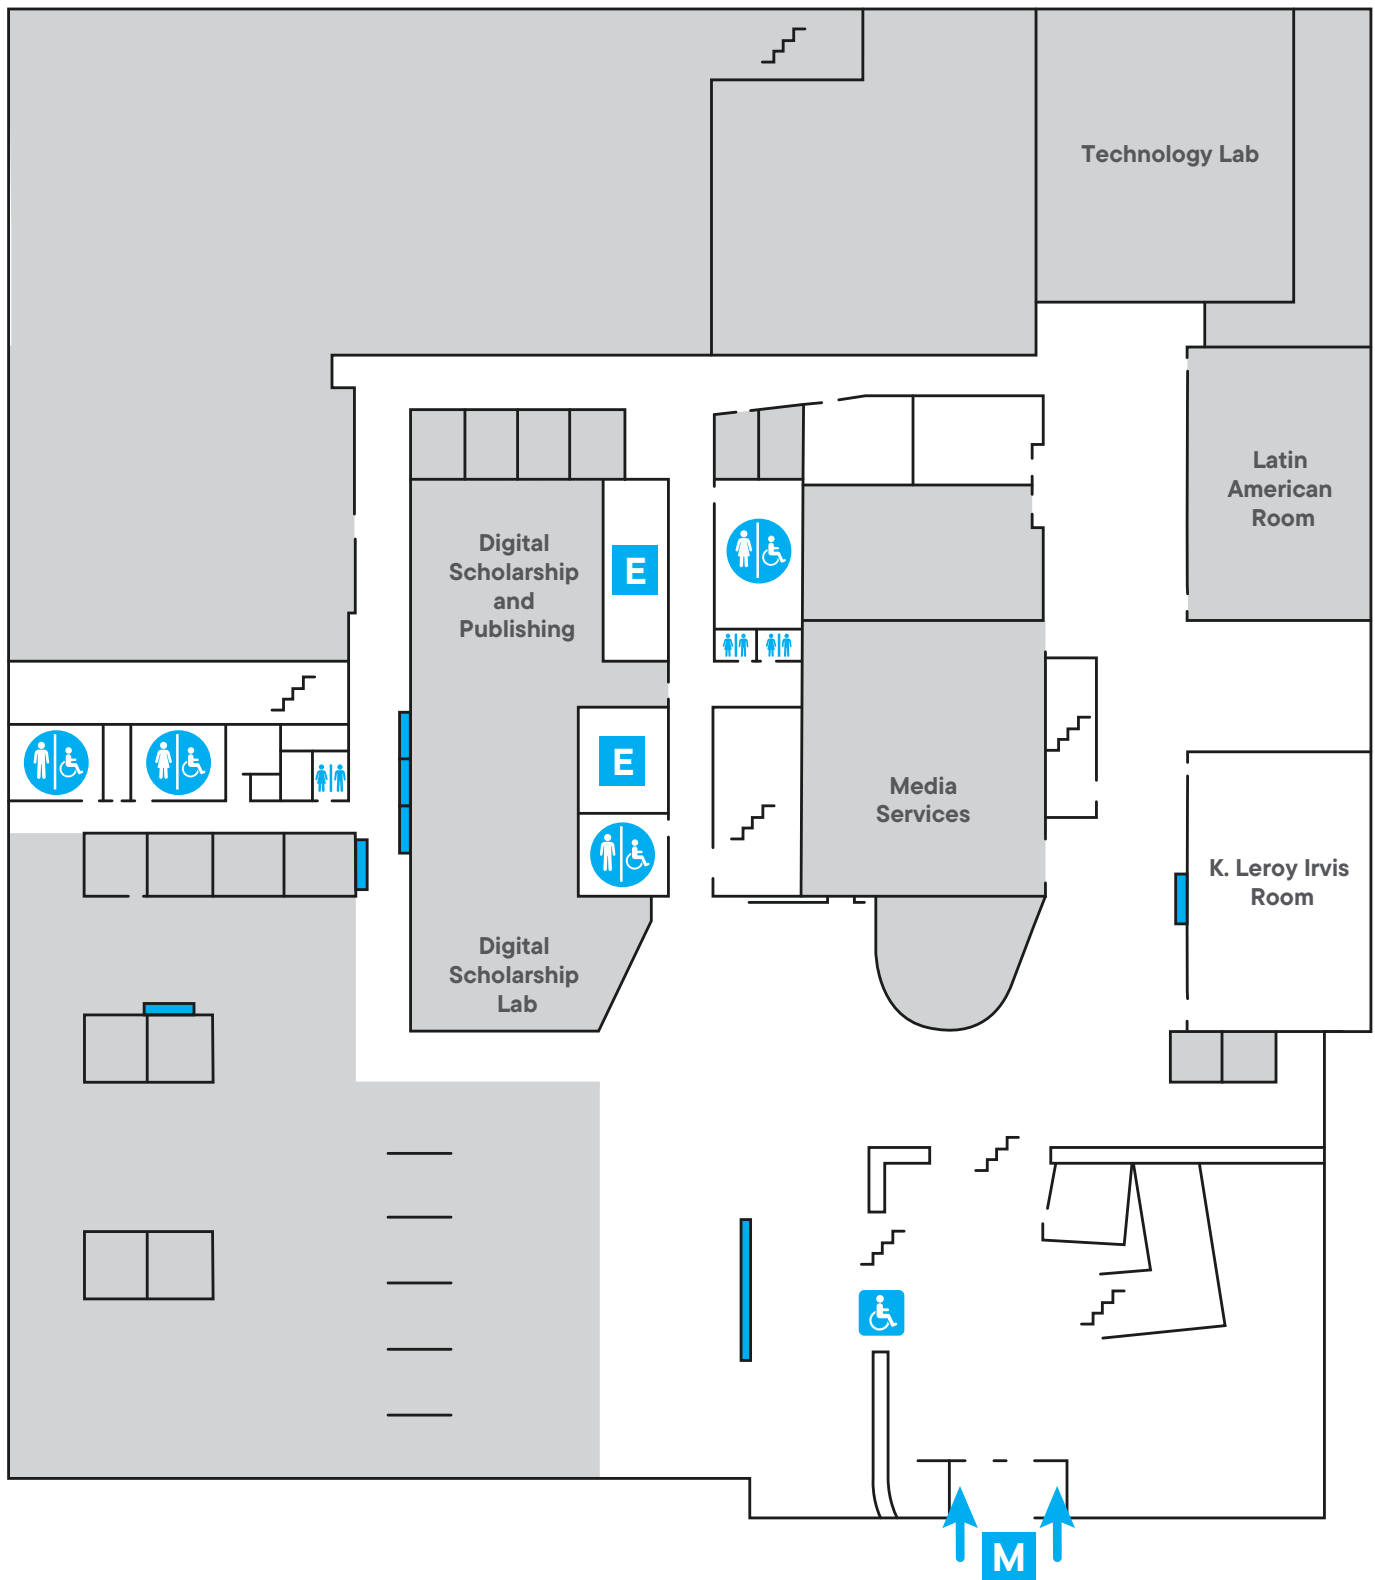

## Ground Floor

### Key

- M** Main Entrance
- E** Elevator

- Women's Restroom
- Men's Restroom

- Gender Neutral Restroom
- No Festival Activities

## First Floor

### Key

-  Elevator
-  Bookstore
-  Women's Restroom
-  No Festival Activities
-  Book Signing
-  Gender Neutral Restroom
-  Men's Restroom